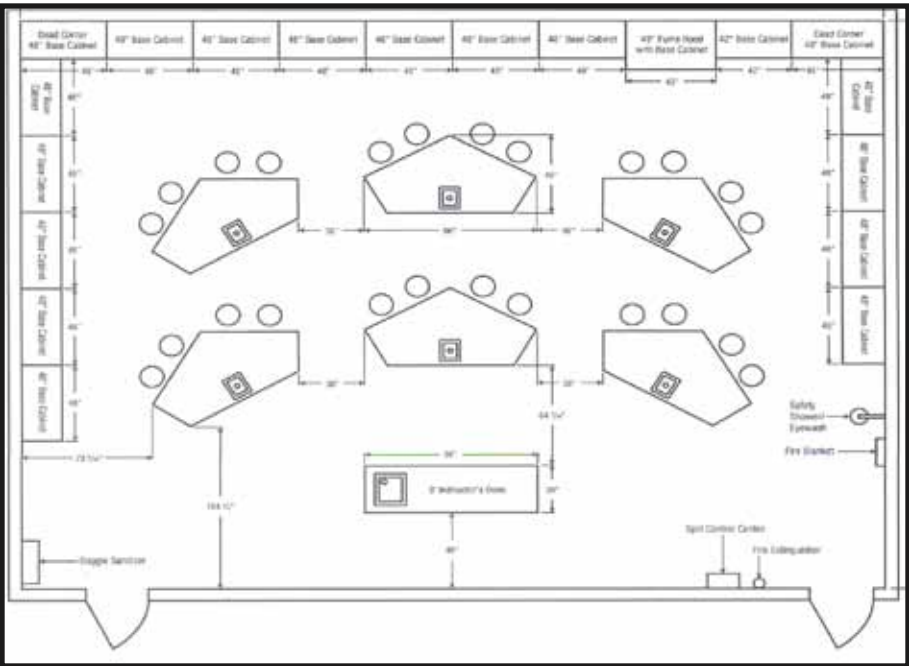

Our next major project is the renovation of the Biology Lab. The lab has not changed since Gibault first opened its doors in 1966. It's time to move forward and make improvements. This project proposal is a redesign of the floor plan to include a combination classroom/lab. We wanted to create a classroom environment with ample workspace for experiments while also providing better sight lines to the front of the room for demonstrations and lectures. Our main objective is increase student interest in the sciences and better prepare them for college labs and possibly a career in the science/medical fields. The redesign would provide storage space along the perimeter of the room as well.