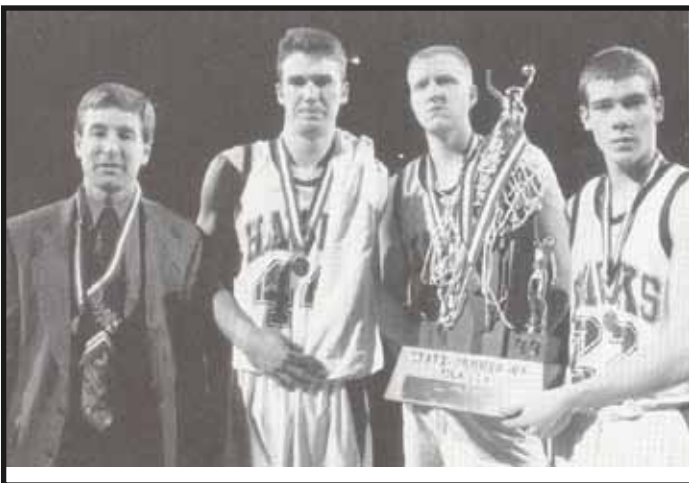

Illinois Coaches' Hall of Fame

Jim Corsi

Dennis Rueter

On April 24th, Gibault Catholic High School will become the first school in the area to have two coaches enshrined in the Illinois Coaches' Hall of Fame—Jim Corsi and Dennis Rueter. Coach Corsi was inducted into the Soccer Coaches Hall of Fame last summer becoming only the third coach from metro east to earn that honor. Jim Corsi has led the Hawks to eight IHSA playoff appearances since 2000 and won three state championships, two 2nd place finishes (one for the boys' team and one for the girls' team), and two 3rd place finishes. Coach Corsi has over 400 wins in his Gibault career with the boys' and girls' programs!

And now on to Coach Rueter who has been on the Hawks' sidelines since 1980—that's 30 years—making him the longest tenured basketball coach in the area! During that time, Coach Rueter has compiled over 550 victories with ten regional titles, two sectional titles and a 2nd place finish in the '98-'99 Class A State Tournament. Coach Rueter was nominated by Coach Corsi for this special honor and will be inducted into the Hall of Fame in the spring.

CORSI vs. RUETER

We are looking for memories about both coaches and we want you to vote on your favorite "hall of famer"—is it Coach Corsi or is it Coach Rueter? Send in your stories and your vote to gibault@gibaultonline.com. We will post the results and some of your stories on the website.